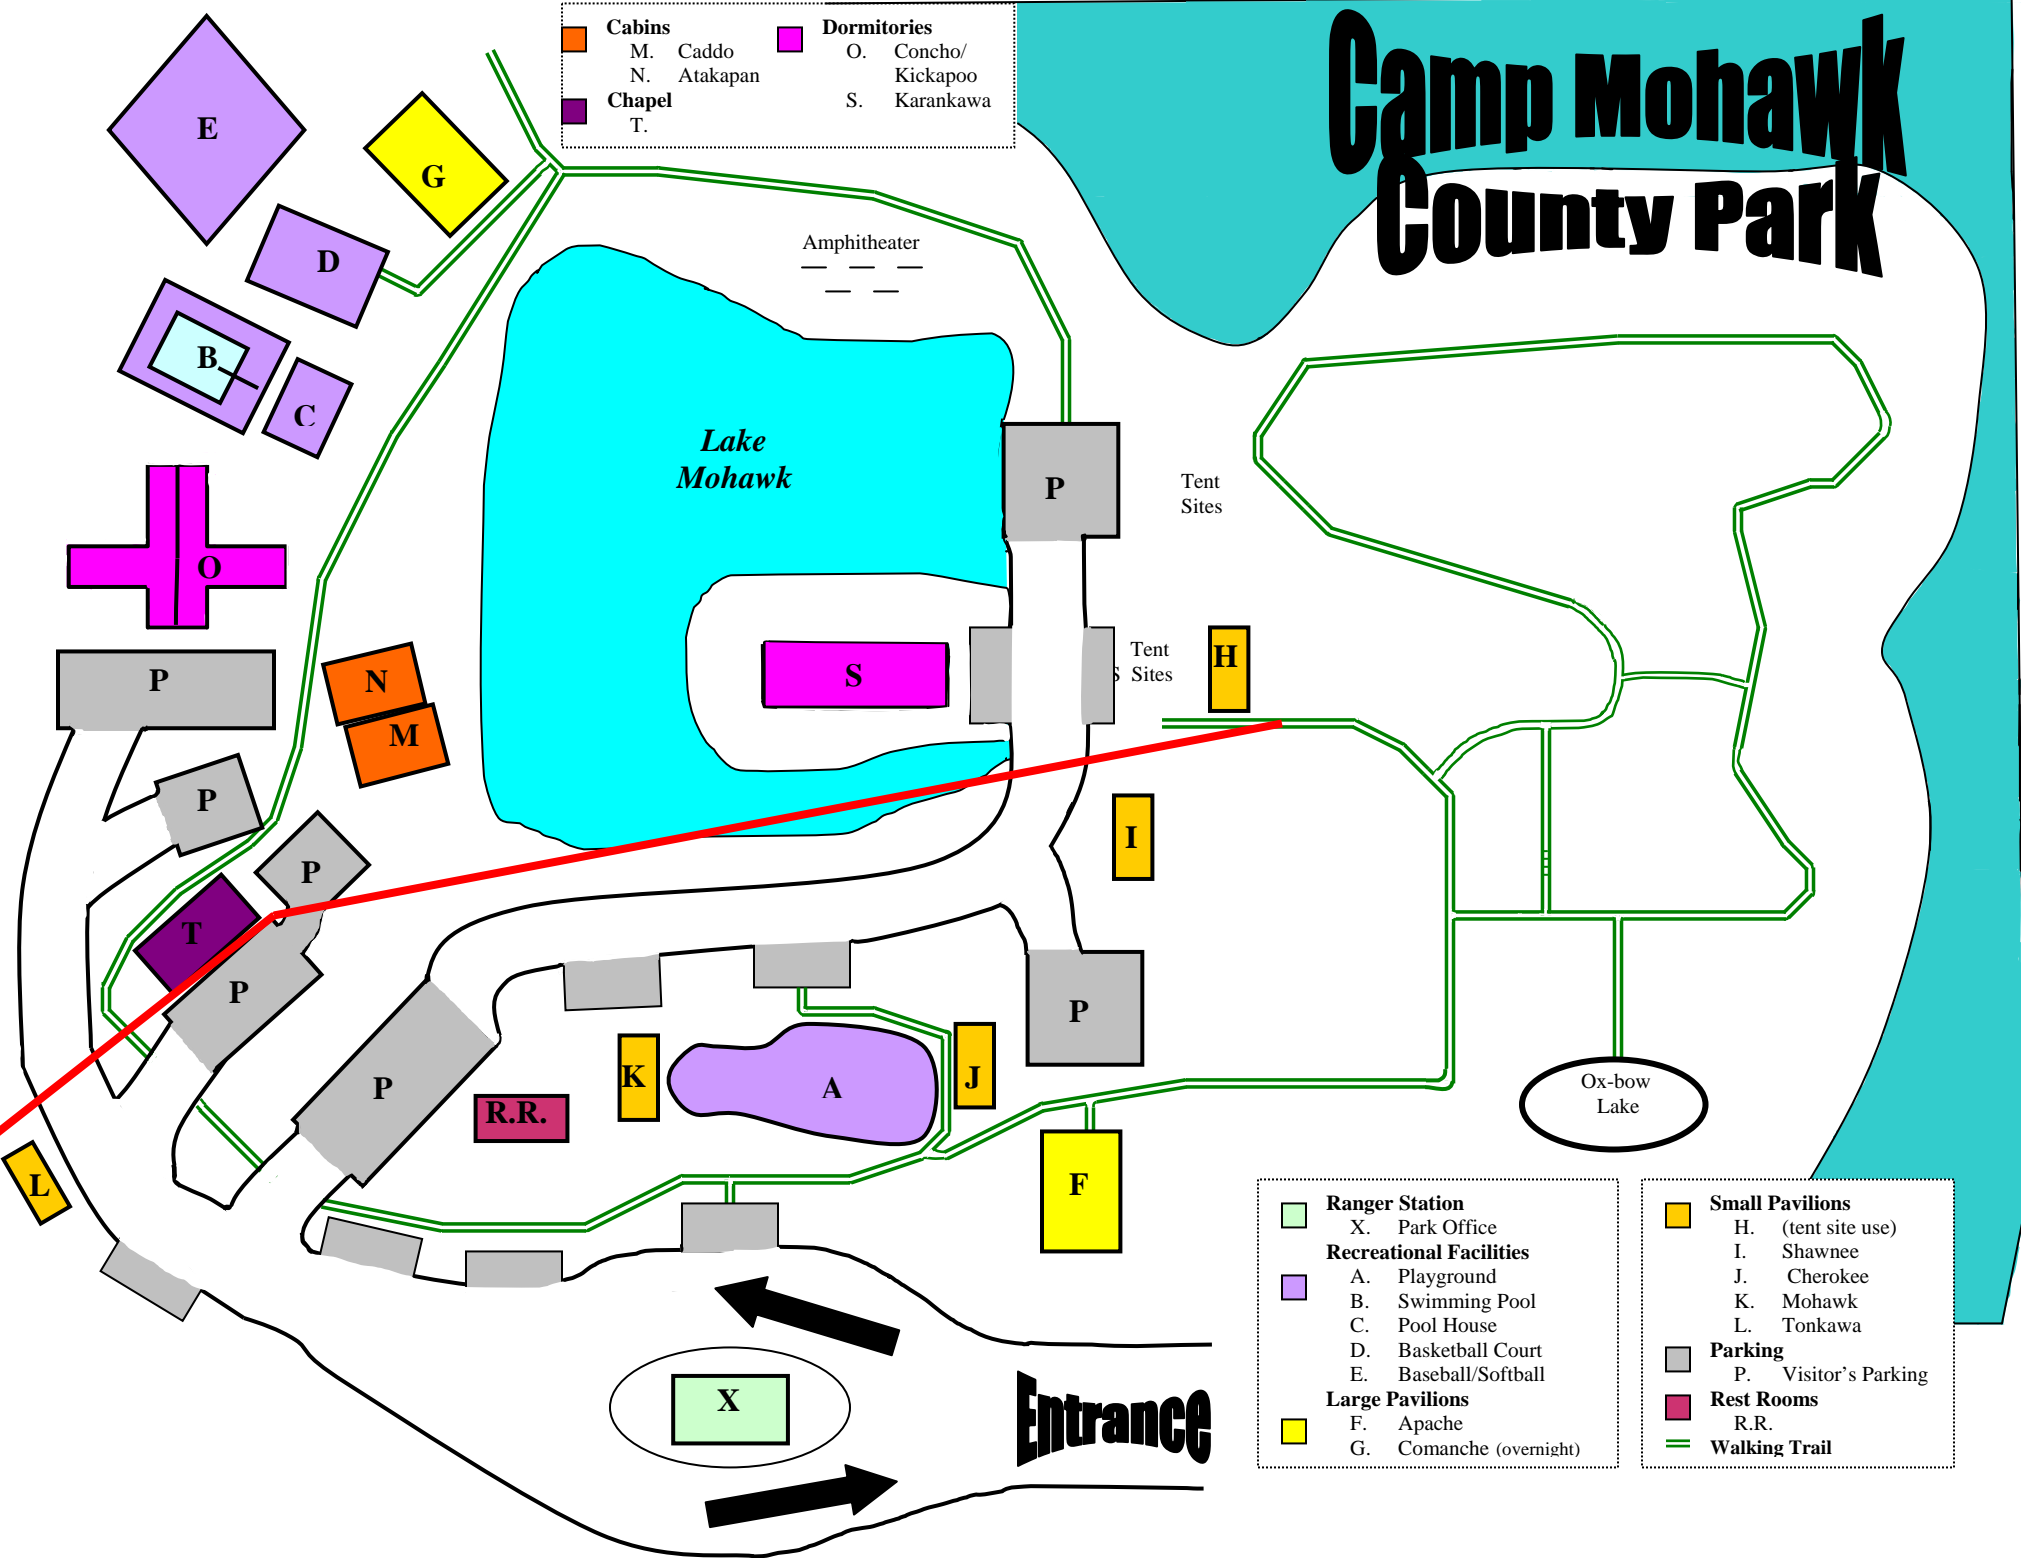

Camp Mohawk County Park

Cabins		Dormitories	
M.	Caddo	O.	Concho/ Kickapoo
N.	Atakapan	S.	Karankawa
Chapel T.			

Day Use

Overnight

Ranger Station	
X.	Park Office
Recreational Facilities	
A.	Playground
B.	Swimming Pool
C.	Pool House
D.	Basketball Court
E.	Baseball/Softball
Large Pavilions	
F.	Apache
G.	Comanche (overnight)

Small Pavilions	
H.	(tent site use)
I.	Shawnee
J.	Cherokee
K.	Mohawk
L.	Tonkawa
Parking	
P.	Visitor's Parking
Rest Rooms	
R.R.	
Walking Trail	
(Green line)	