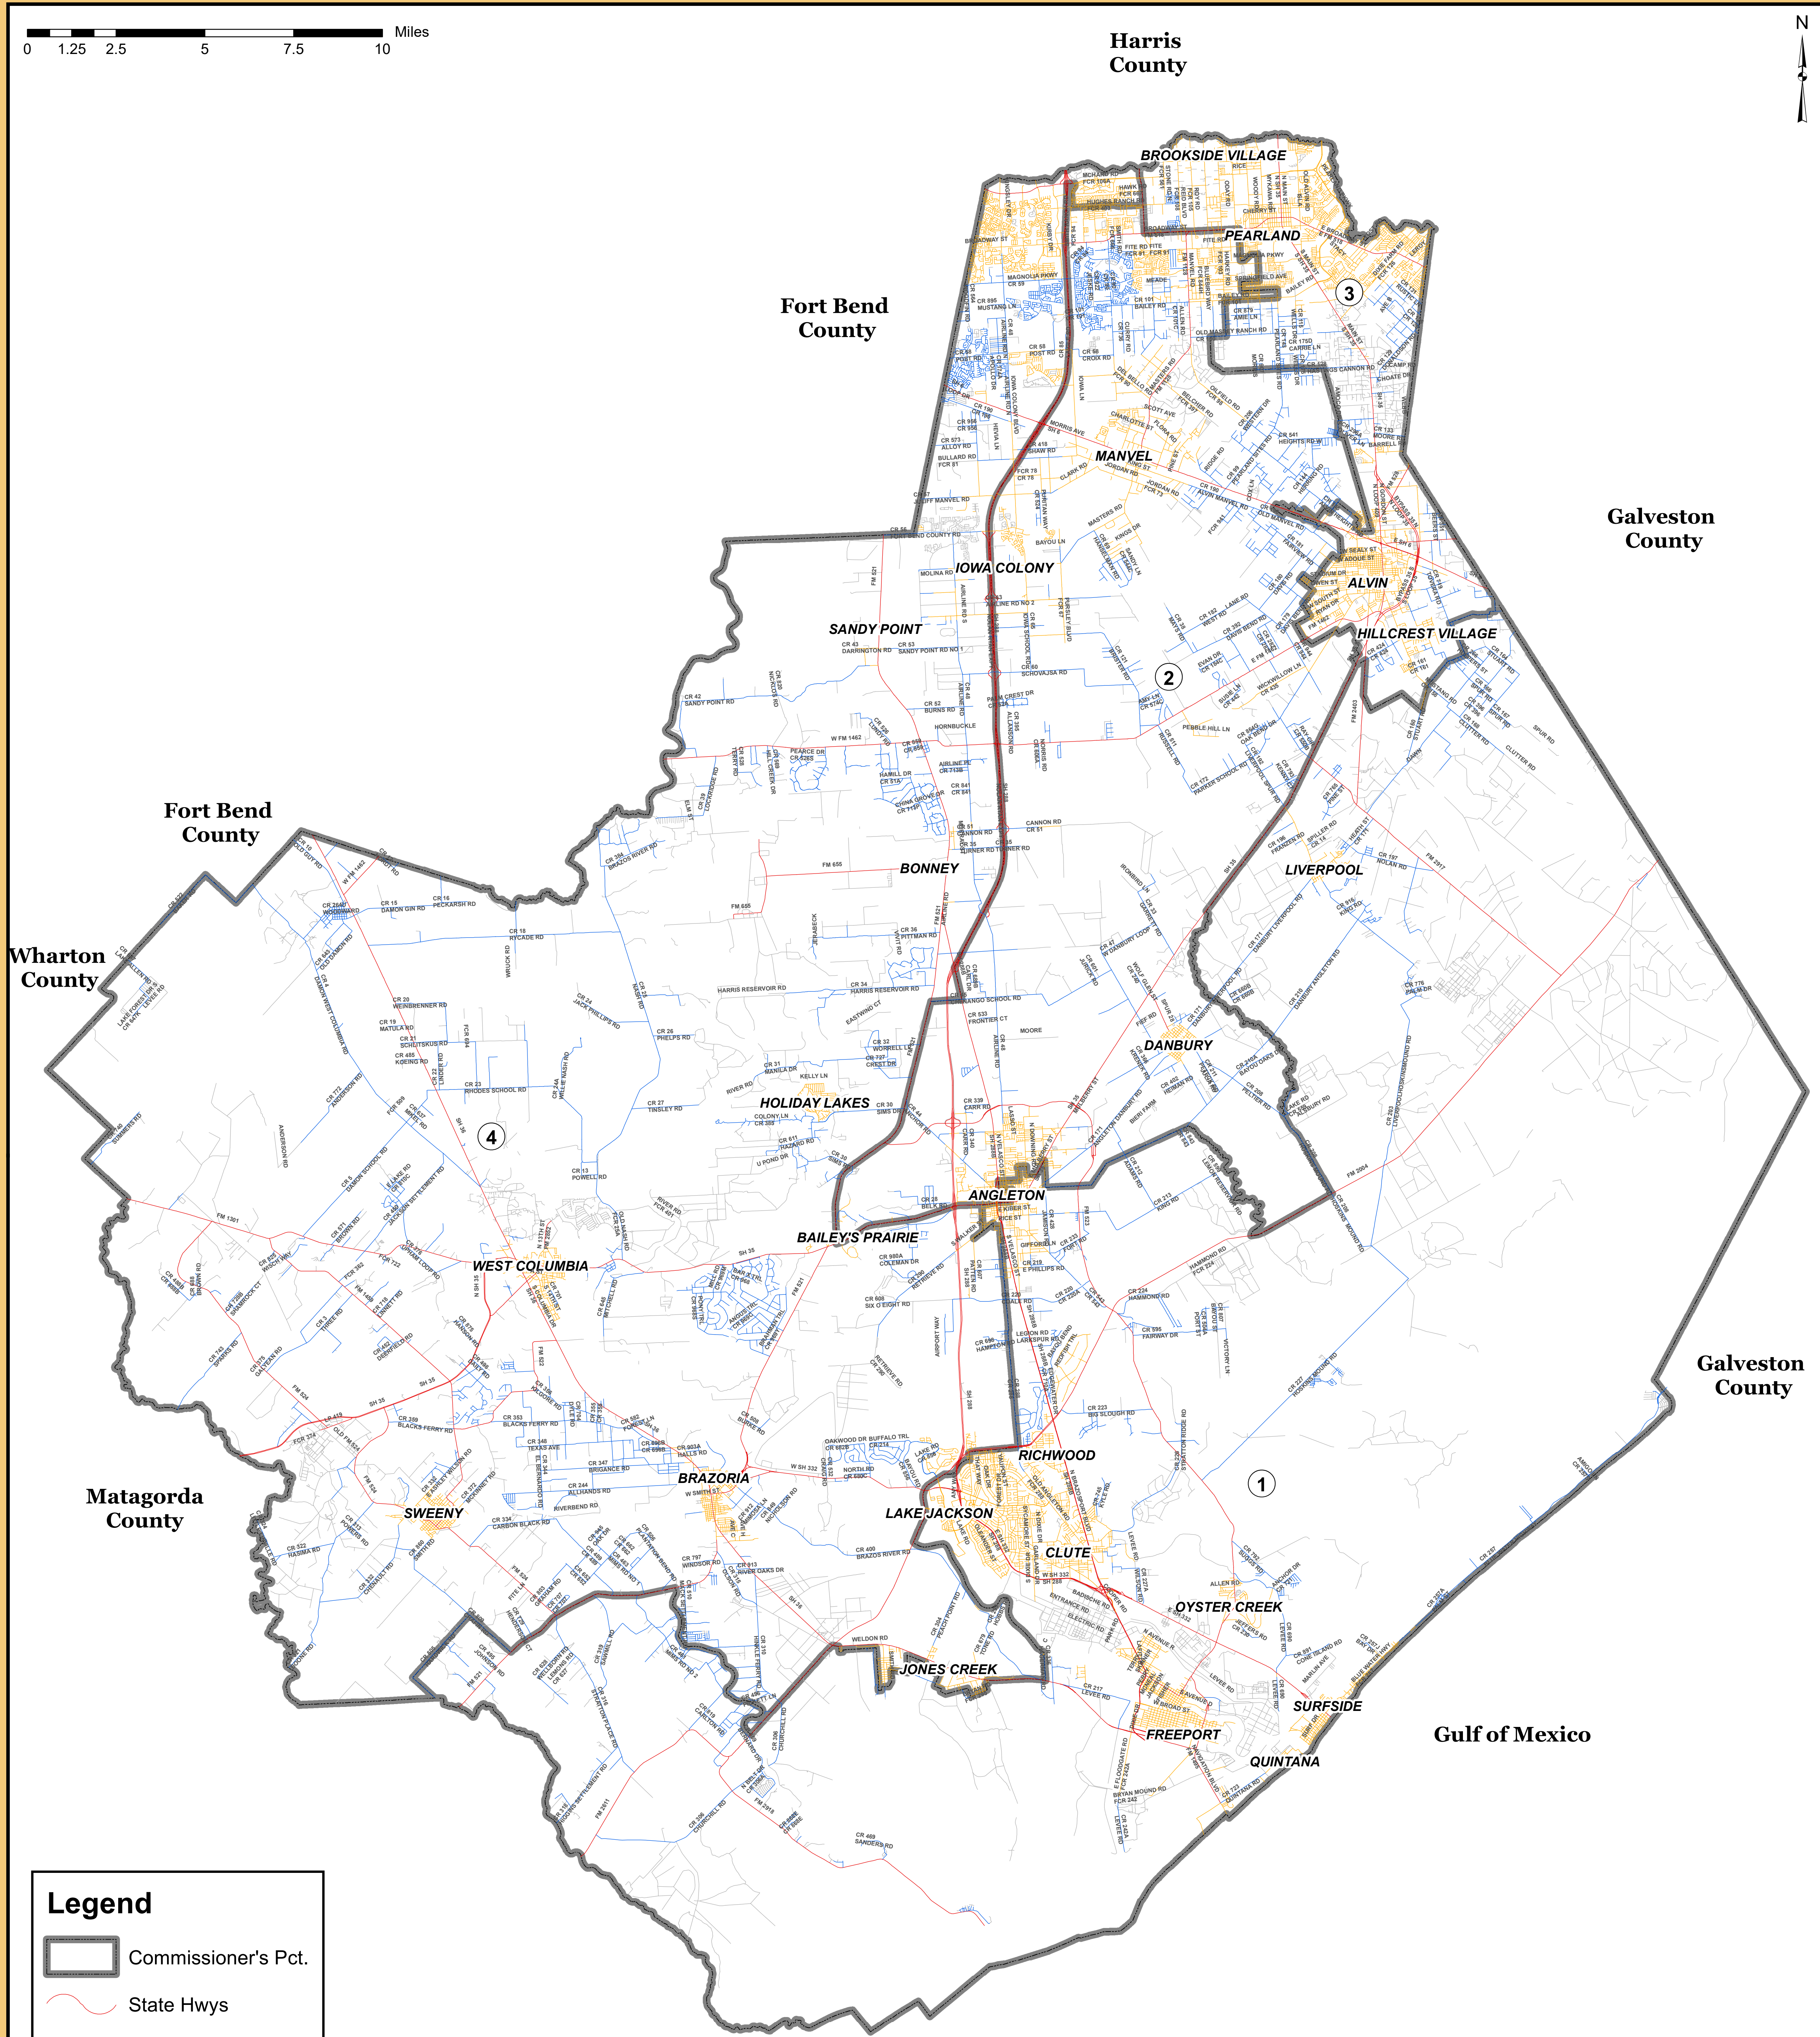

Road Map of Brazoria County, Texas

Legend

- Commissioner's Pct.
- State Hwys
- County Roads
- City Street
- Private Street

Matt Hanks, JD, PE
County Engineer
Clay Forister, PE
Assistant County Engineer
Trey Haskins, PE, CFM
Assistant County Engineer
Karen McKinnon, PE
Assistant County Engineer
Amy Lanham
GIS/Data Technician
Reece Rose
GIS/Data Technician