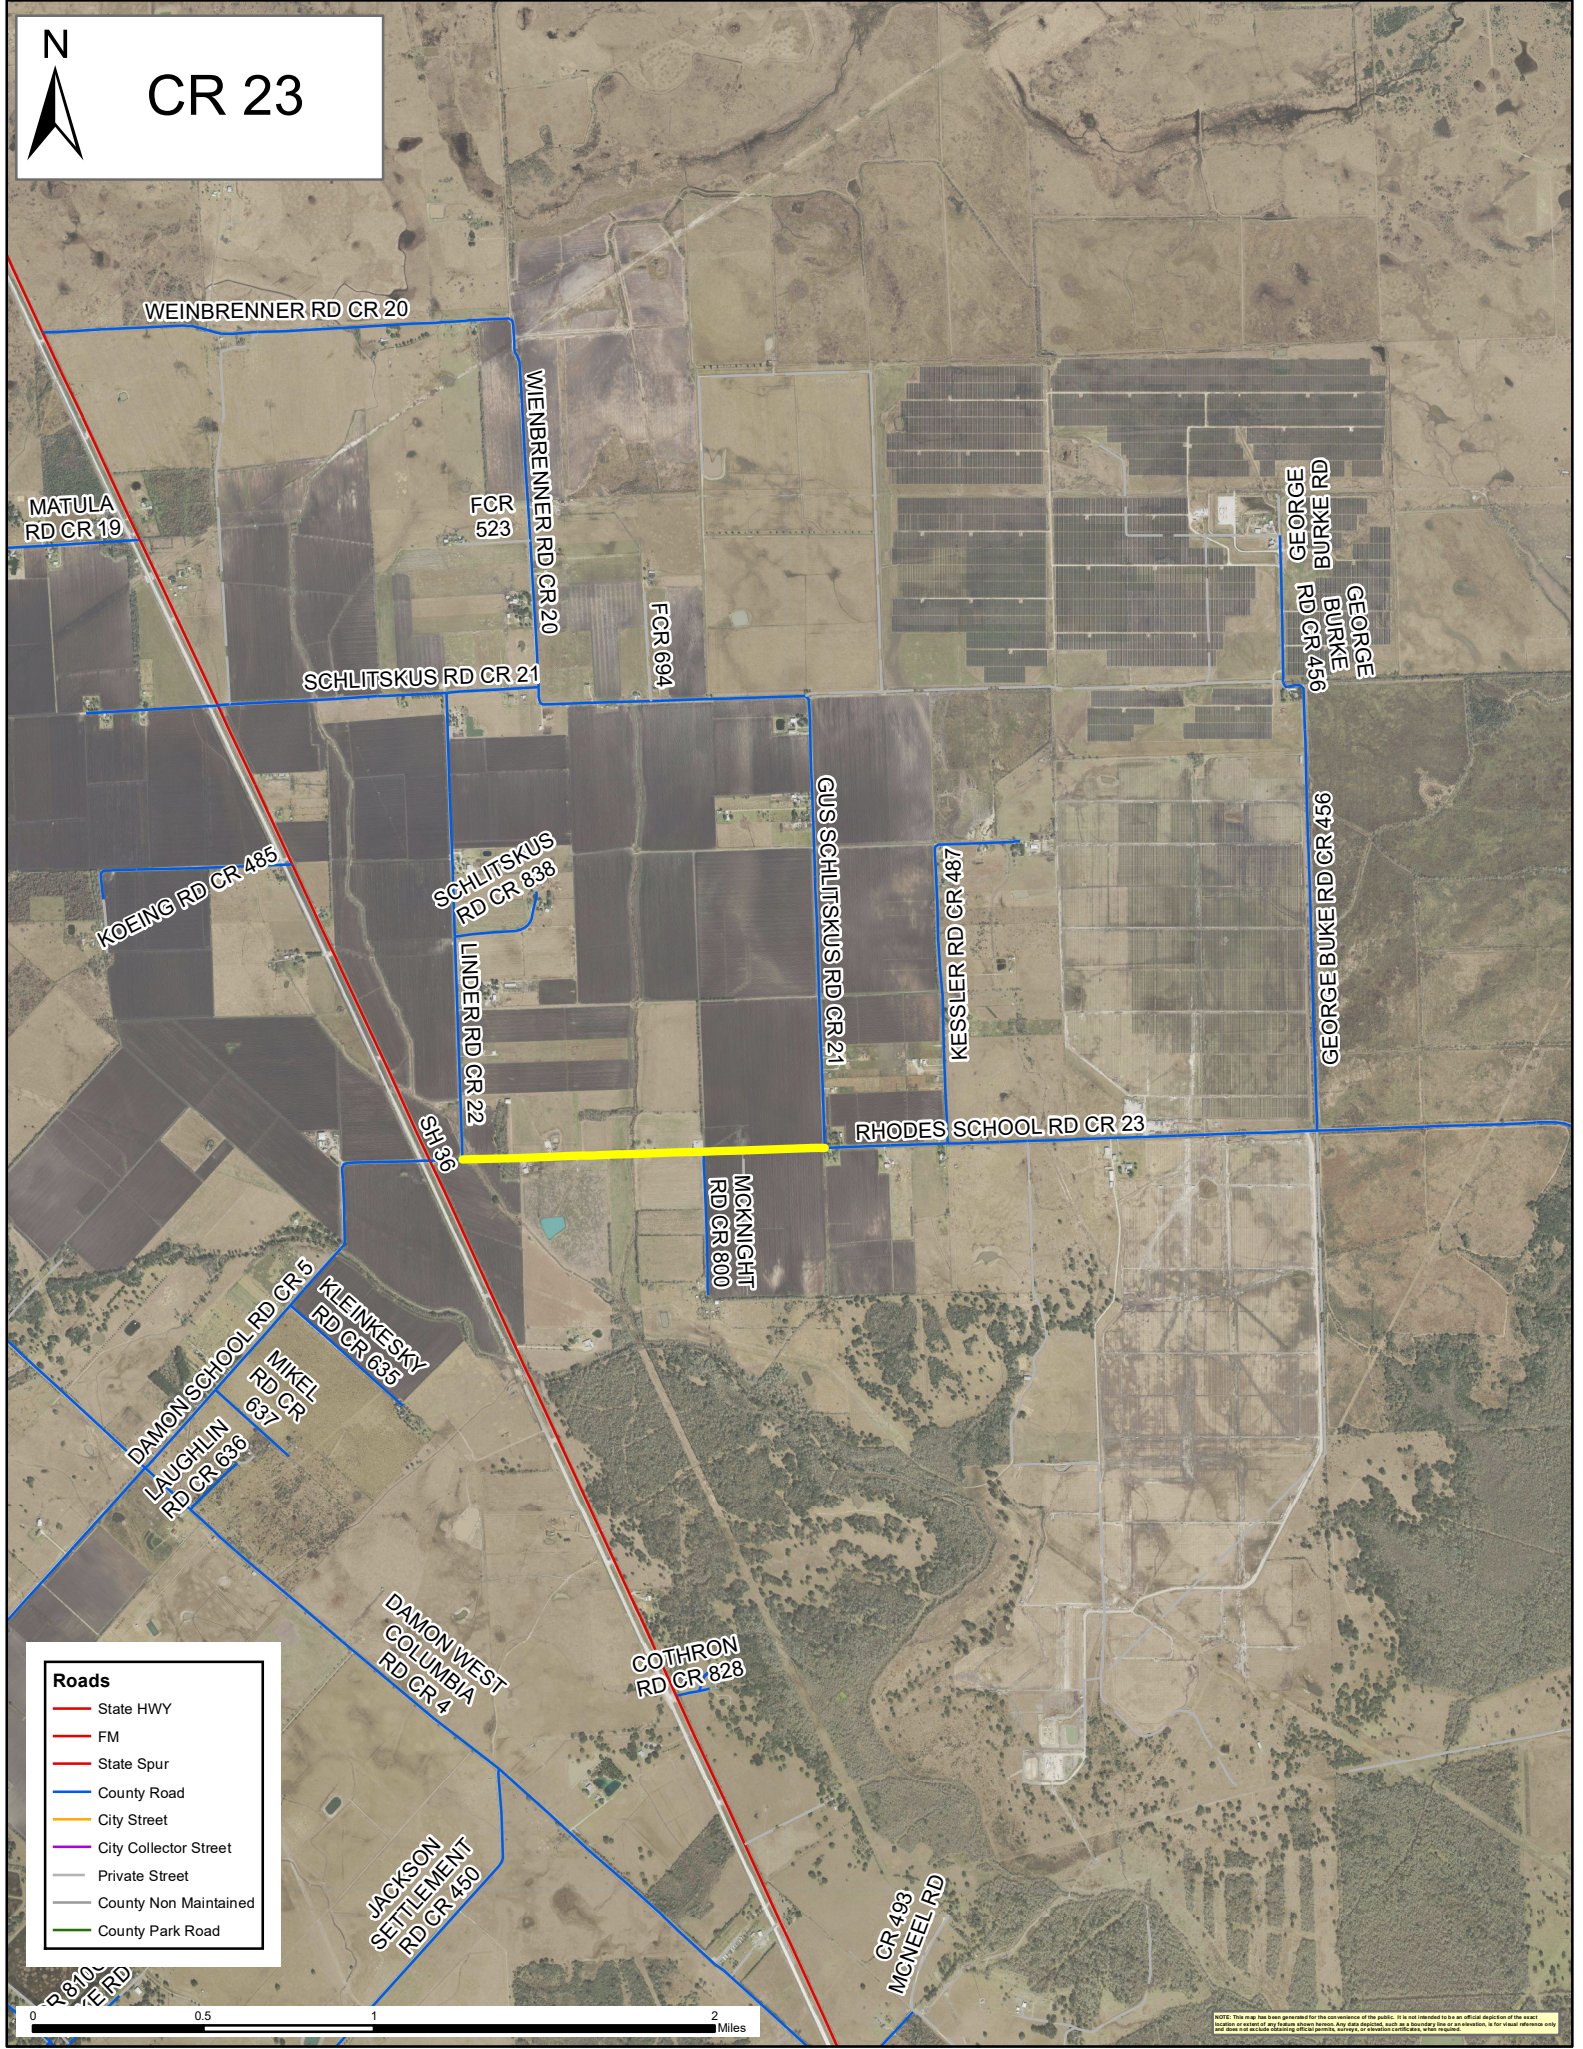

CR 23

WEINBRENNER RD CR 20

MATULA RD CR 19

FCR 523

WEINBRENNER RD CR 20

FCR 694

SCHLITSKUS RD CR 21

GEORGE BURKE RD CR 456

KOEING RD CR 485

SCHLITSKUS RD CR 838

GUS SCHLITSKUS RD CR 21

KESSLER RD CR 487

GEORGE BURKE RD CR 456

LINDER RD CR 22

RHODES SCHOOL RD CR 23

MCKNIGHT RD CR 800

DAMON SCHOOL RD CR 5

KLEINKESKY RD CR 635

MIKEL RD CR 637

LAUGHLIN RD CR 636

DAMON WEST COLUMBIA RD CR 4

COTHRON RD CR 828

JACKSON SETTLEMENT RD CR 450

CR 498 MCNEEL RD

1. **Roads**
2. State HWY
   - FM
   - State Spur
   - County Road
   - City Street
   - City Collector Street
   - Private Street
   - County Non Maintained
   - County Park Road