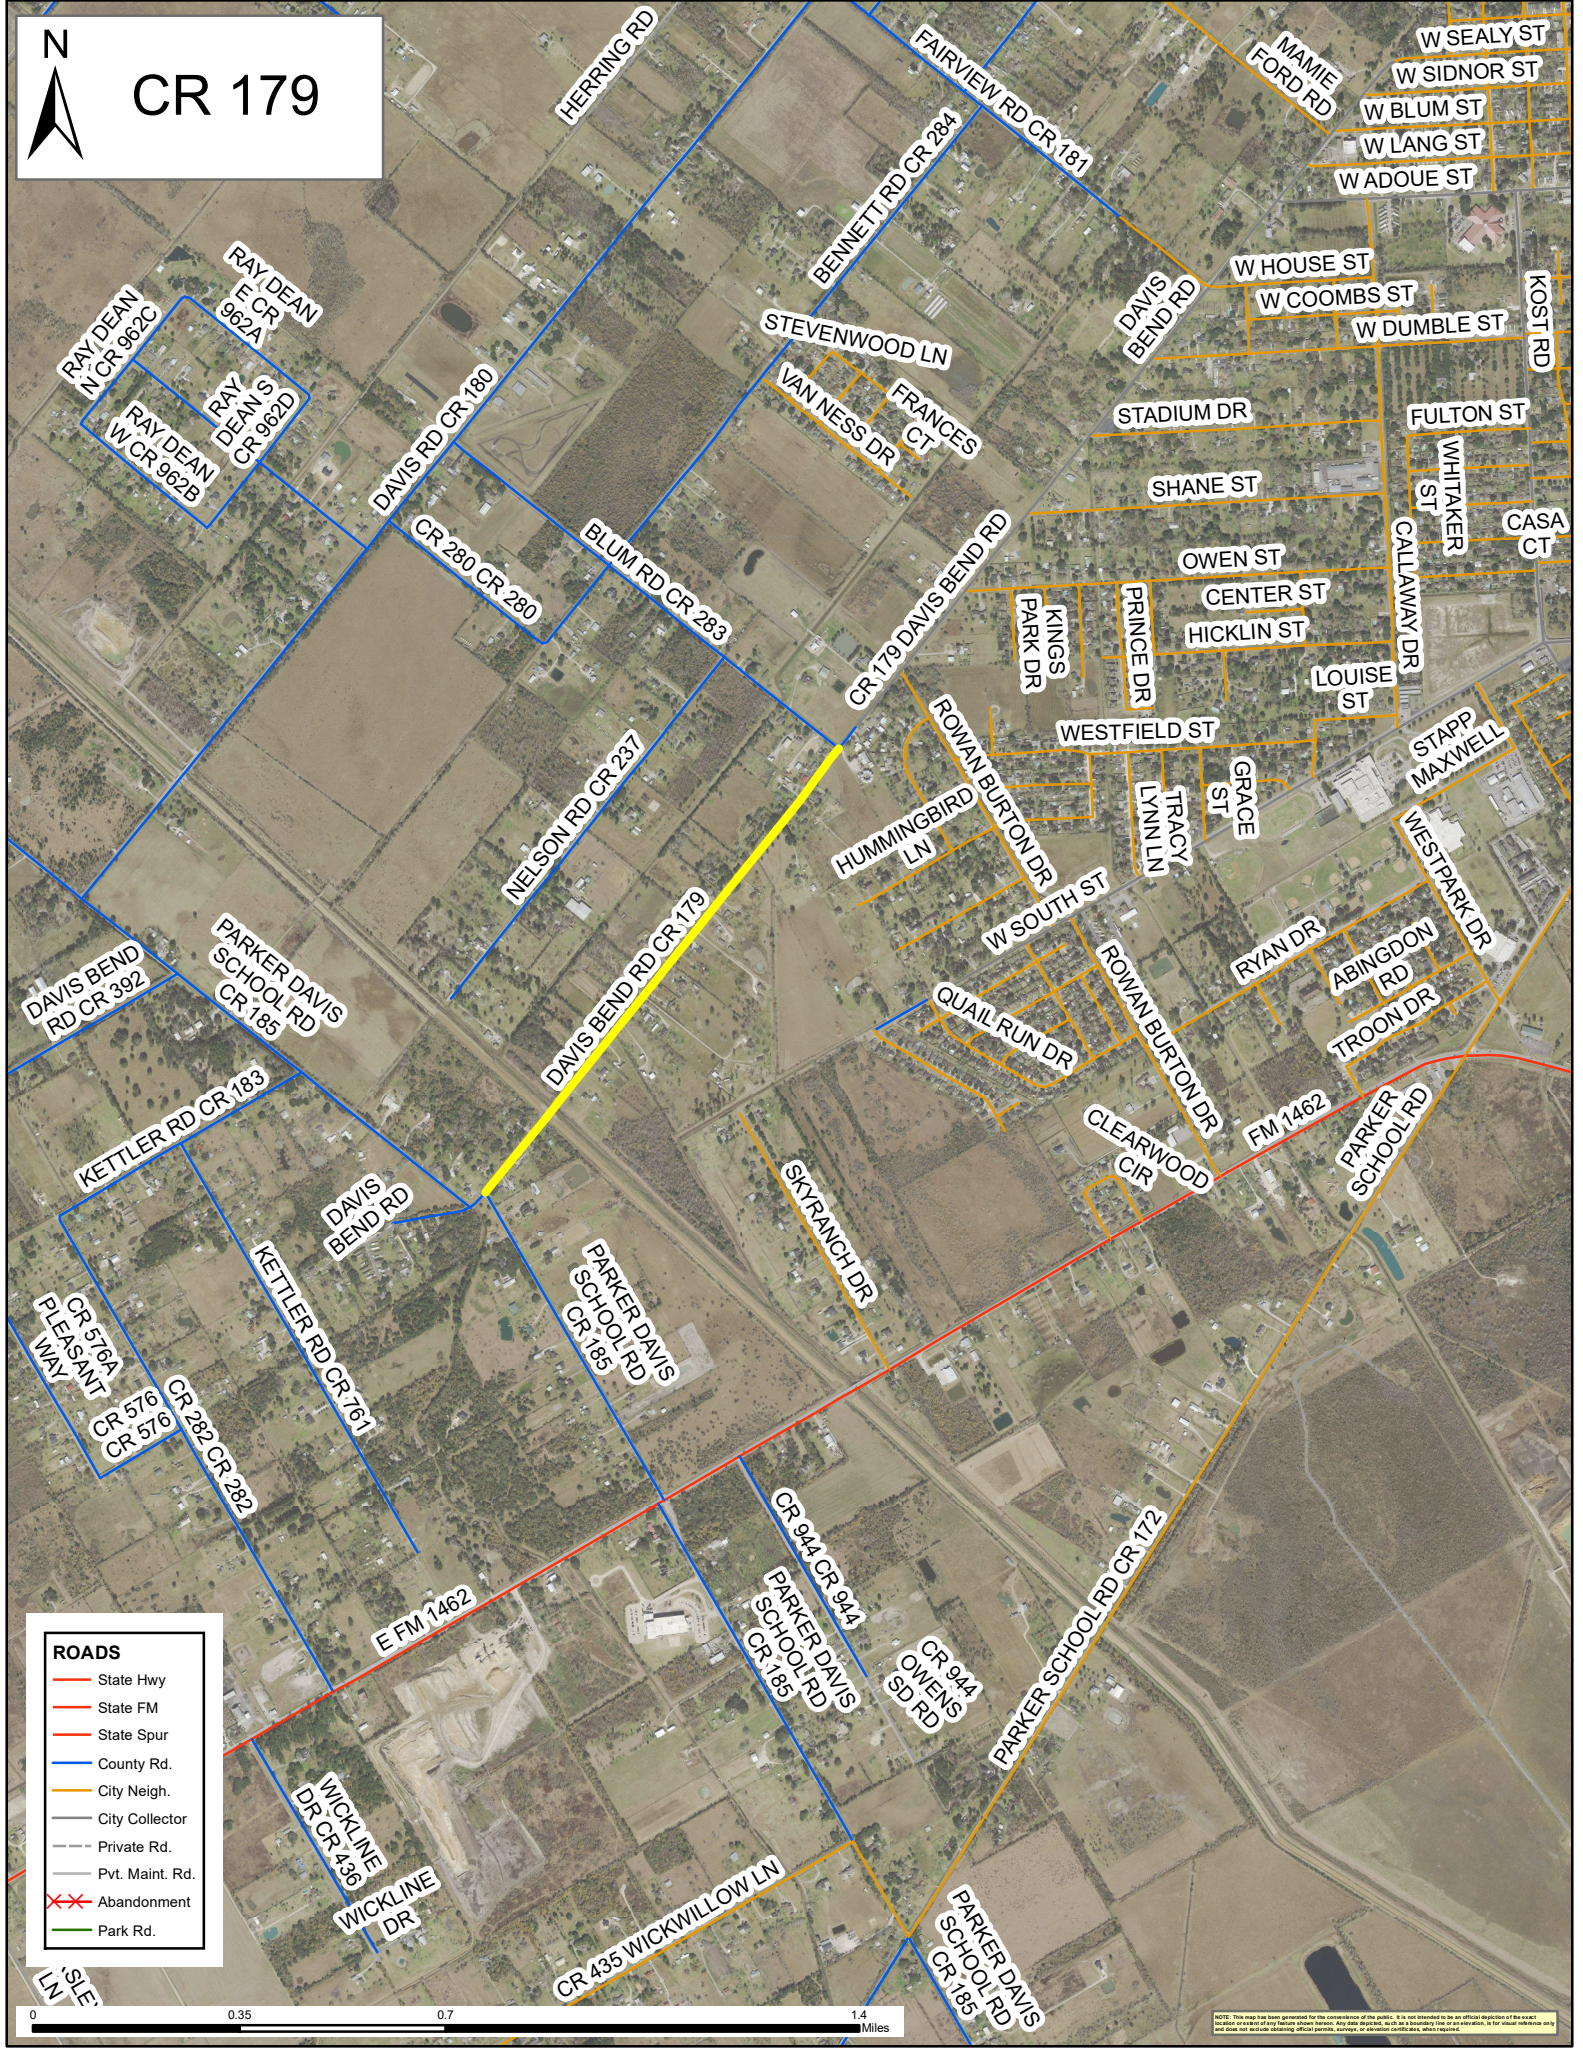

CR 179

1. **ROADS**
2. State Hwy
   - State FM
   - State Spur
   - County Rd.
   - City Neigh.
   - City Collector
   - Private Rd.
   - Pvt. Maint. Rd.
   - X Abandonment
   - Park Rd.