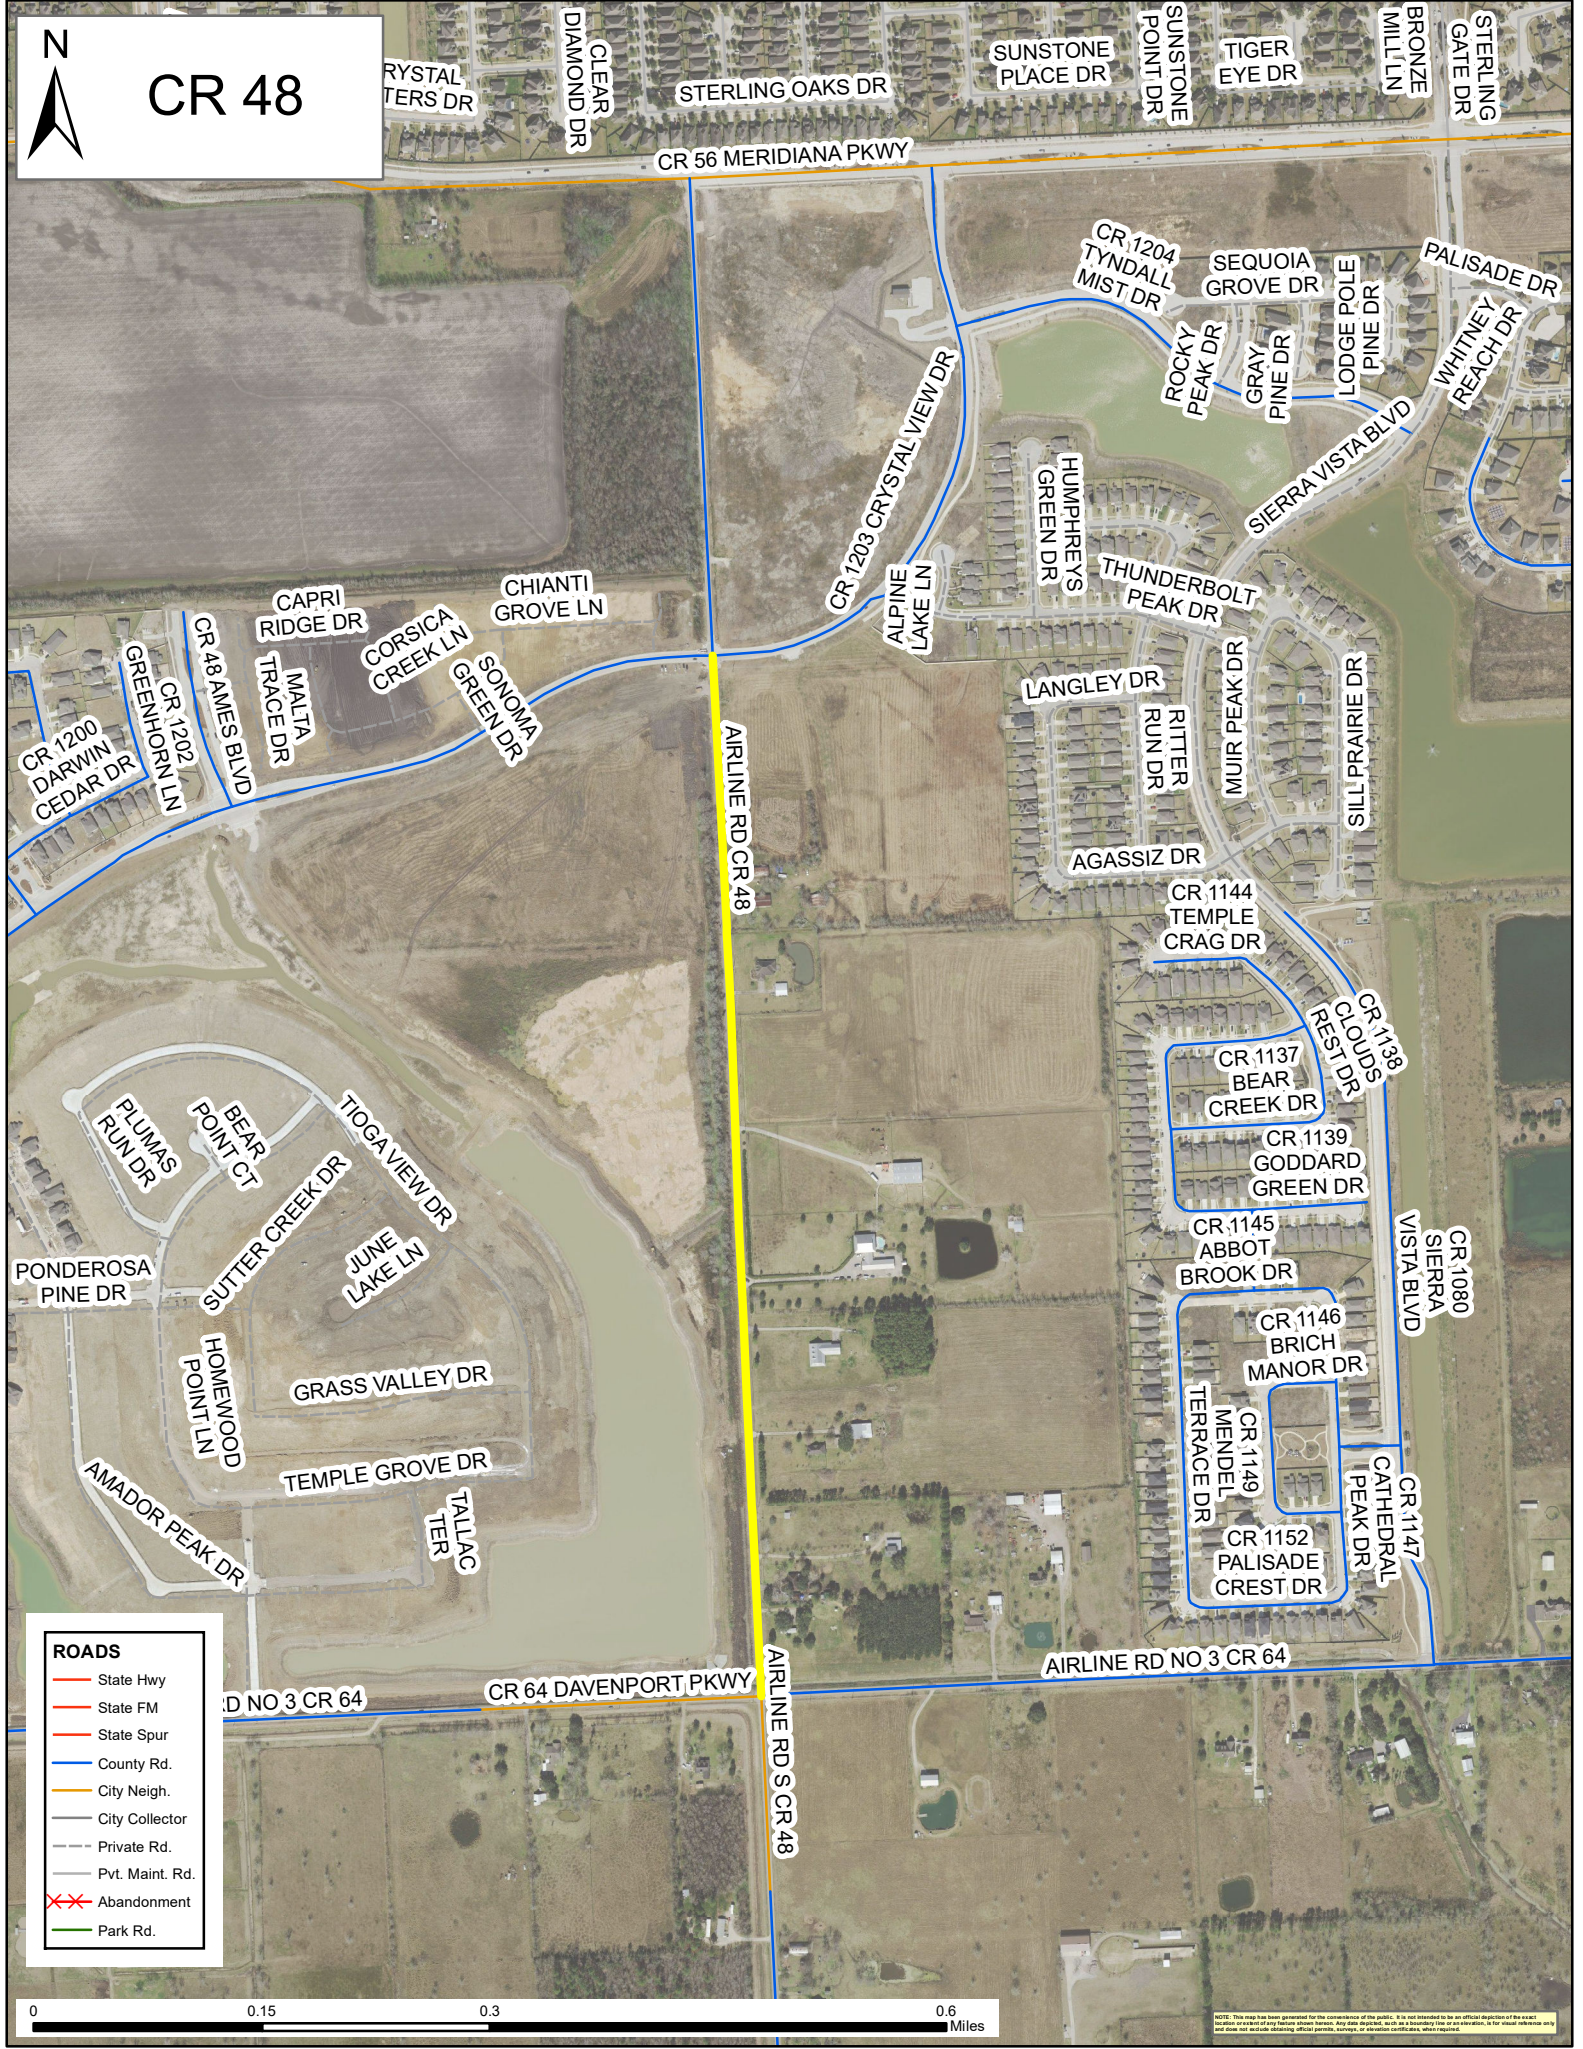

CR 48

ROADS

- State Hwy
- State FM
- State Spur
- County Rd.
- City Neigh.
- City Collector
- Private Rd.
- Pvt. Maint. Rd.
- X X Abandonment
- Park Rd.