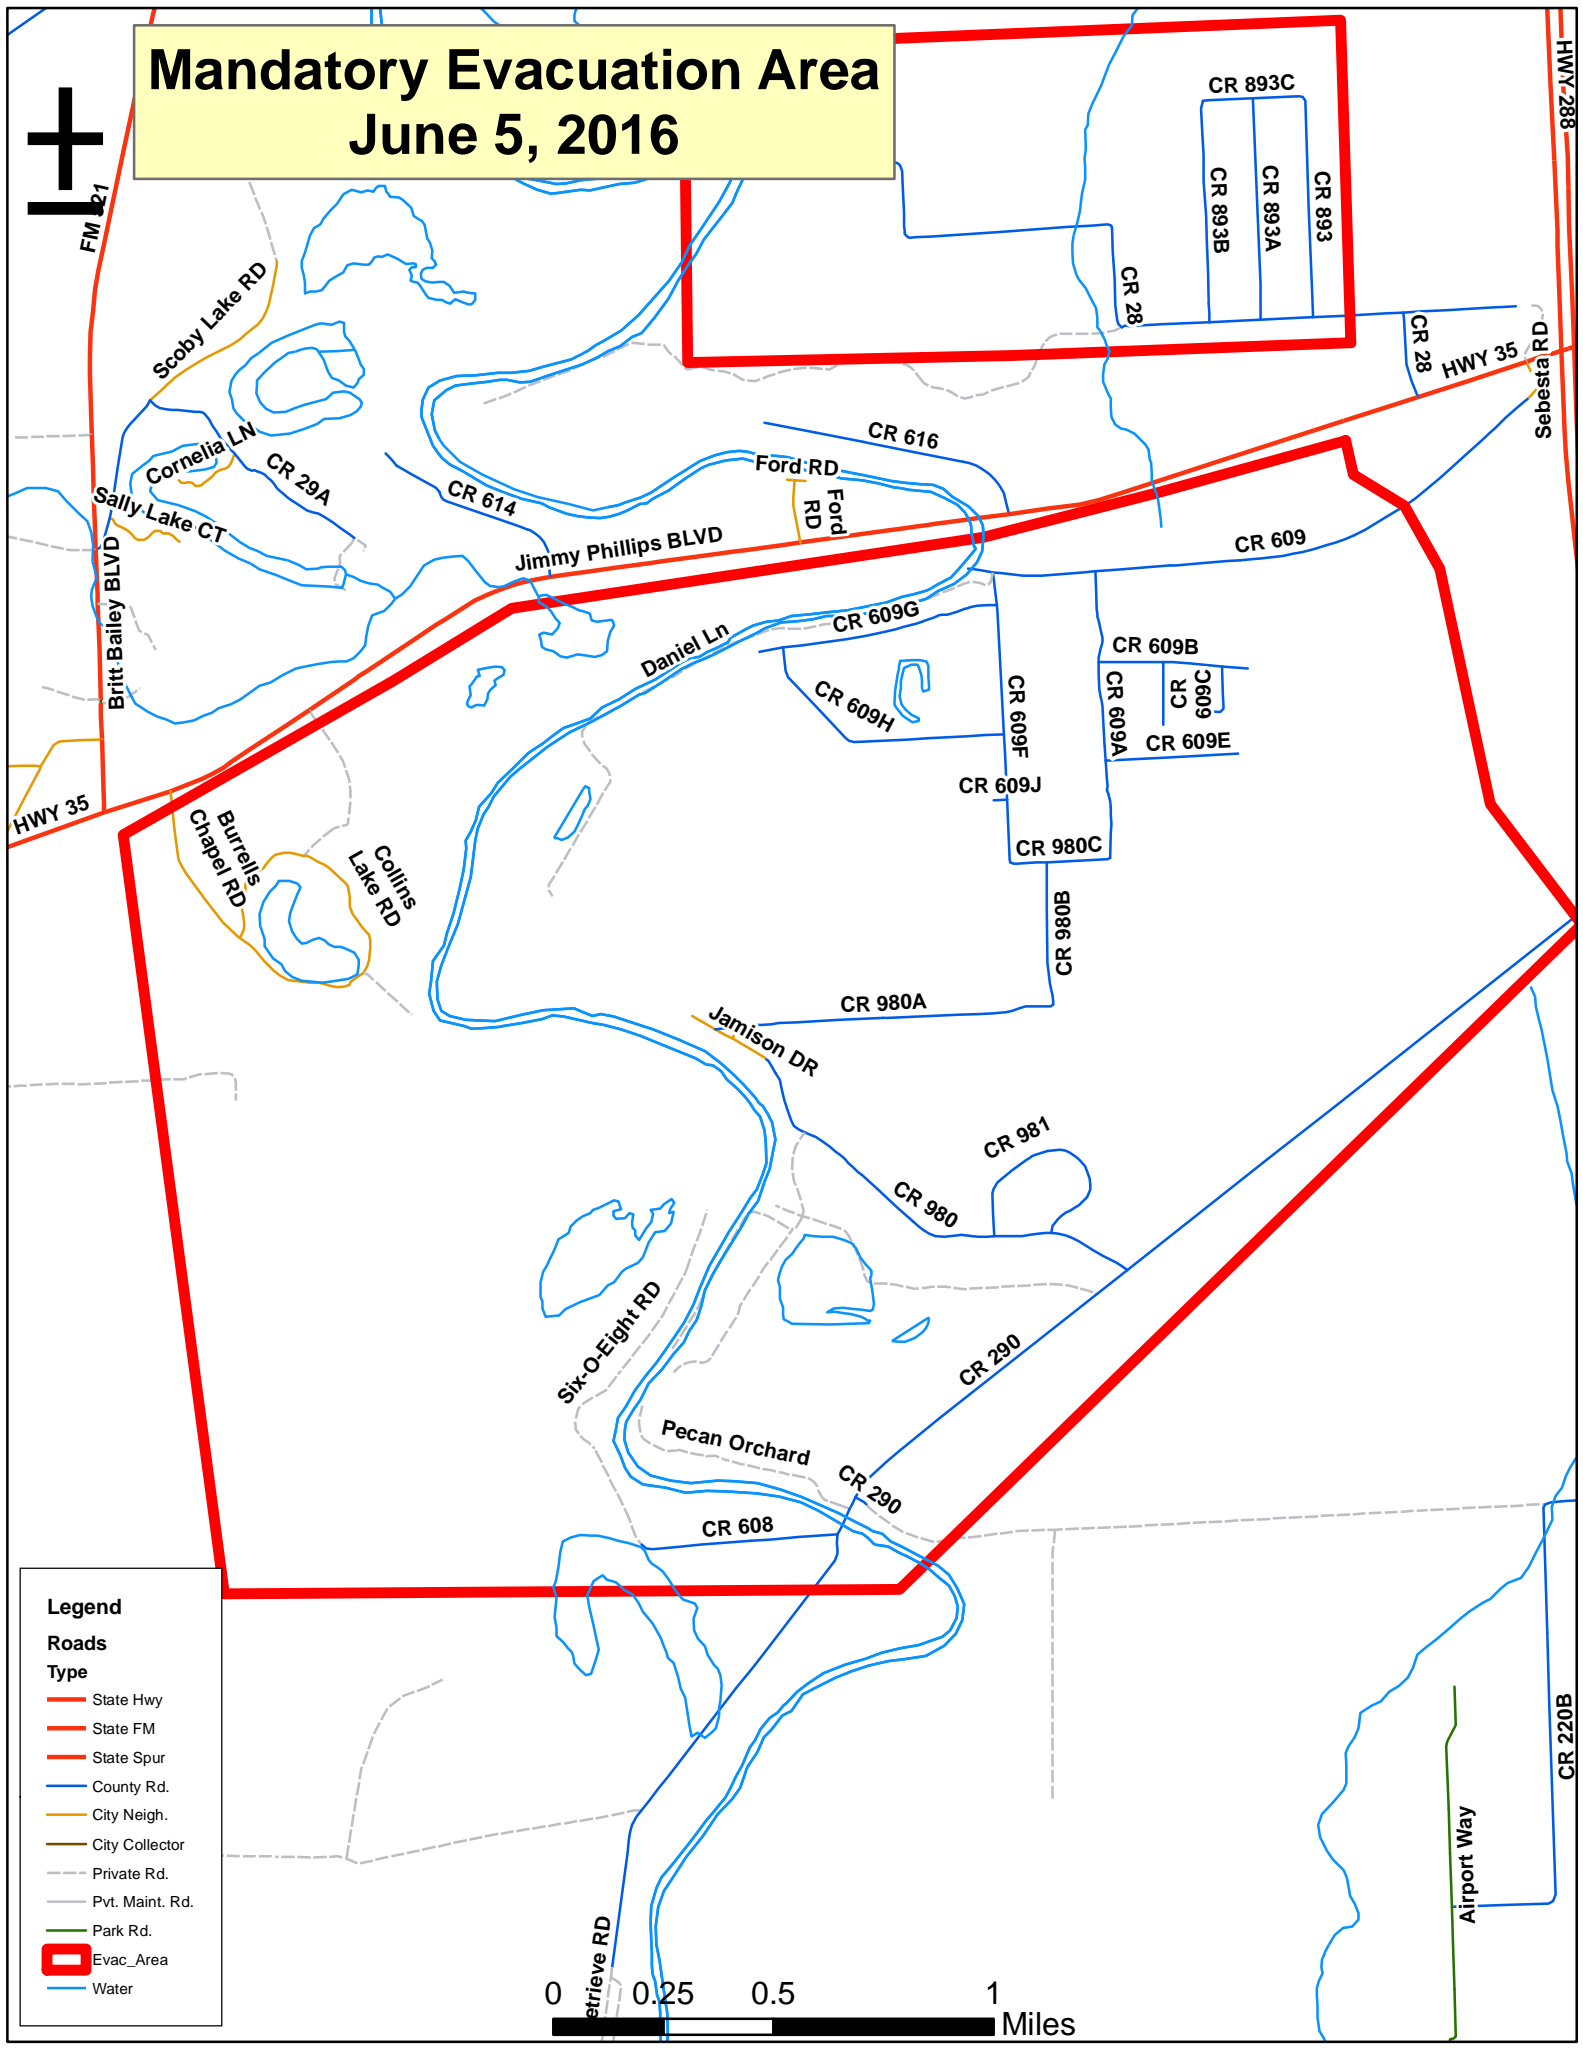

# Mandatory Evacuation Area June 5, 2016

## Legend

### Roads

- Type
- State Hwy
  - State FM
  - State Spur
  - County Rd.
  - City Neigh.
  - City Collector
  - - - Private Rd.
  - - - Pvt. Maint. Rd.
  - Park Rd.
  - Evac\_Area
  - Water