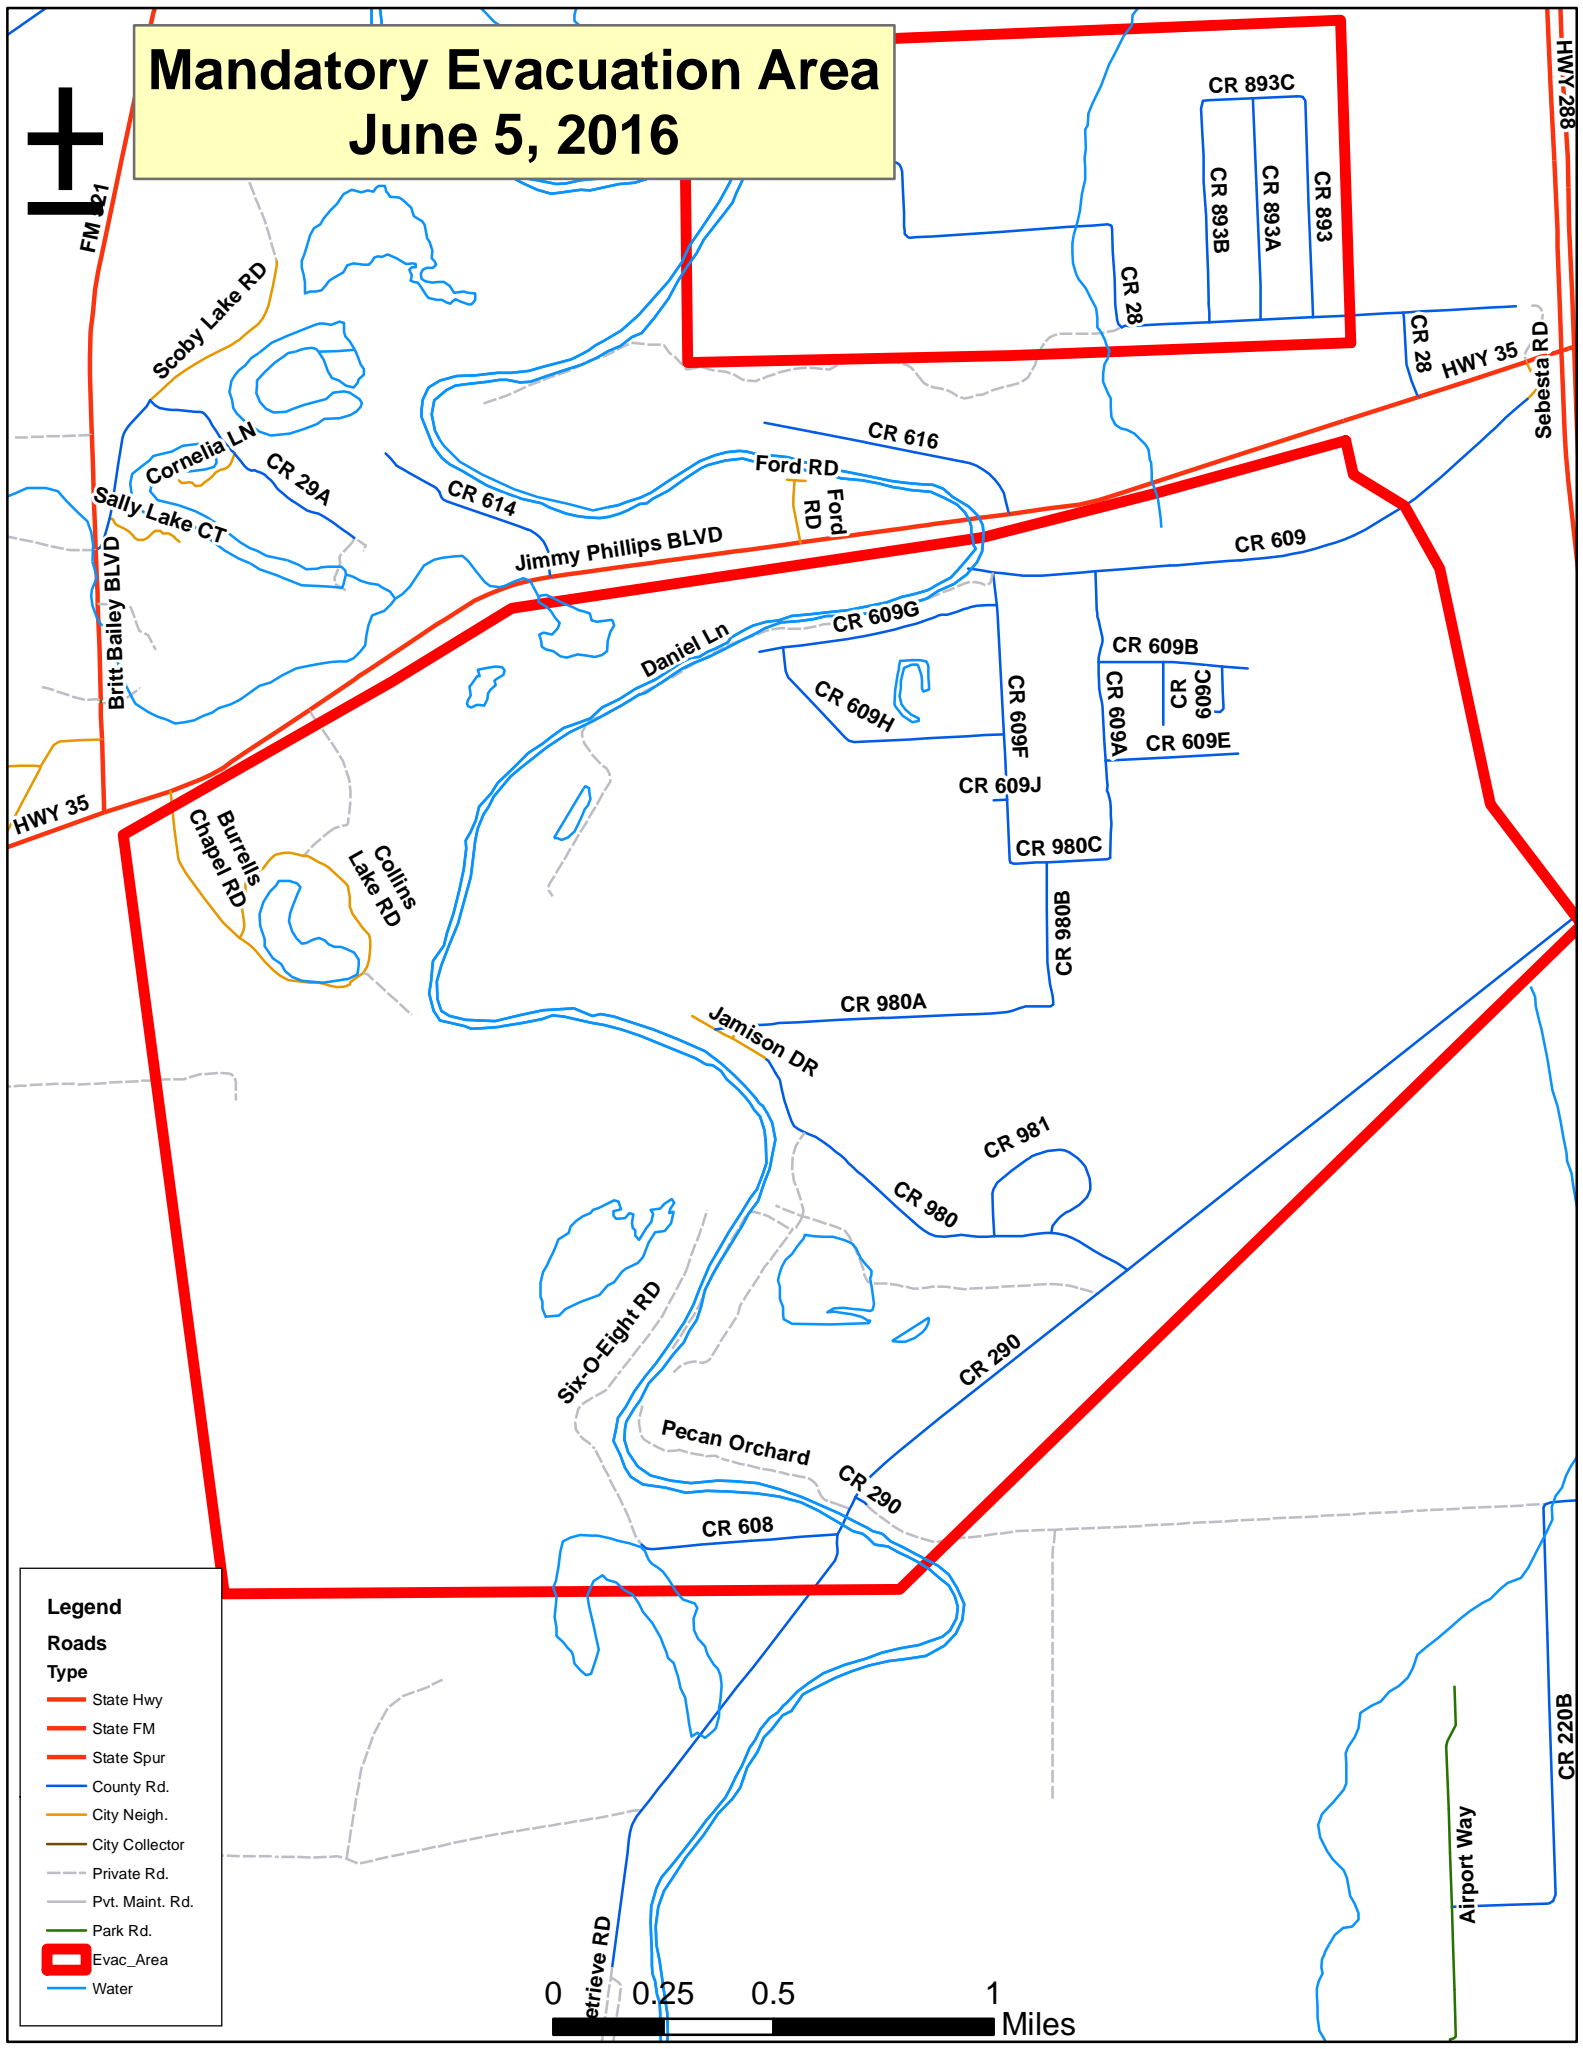

Mandatory Evacuation Area June 5, 2016

- Legend**
- Roads**
- Type
 - State Hwy
 - State FM
 - State Spur
 - County Rd.
 - City Neigh.
 - City Collector
 - Private Rd.
 - Pvt. Maint. Rd.
 - Park Rd.
 - Evac_Area
 - Water