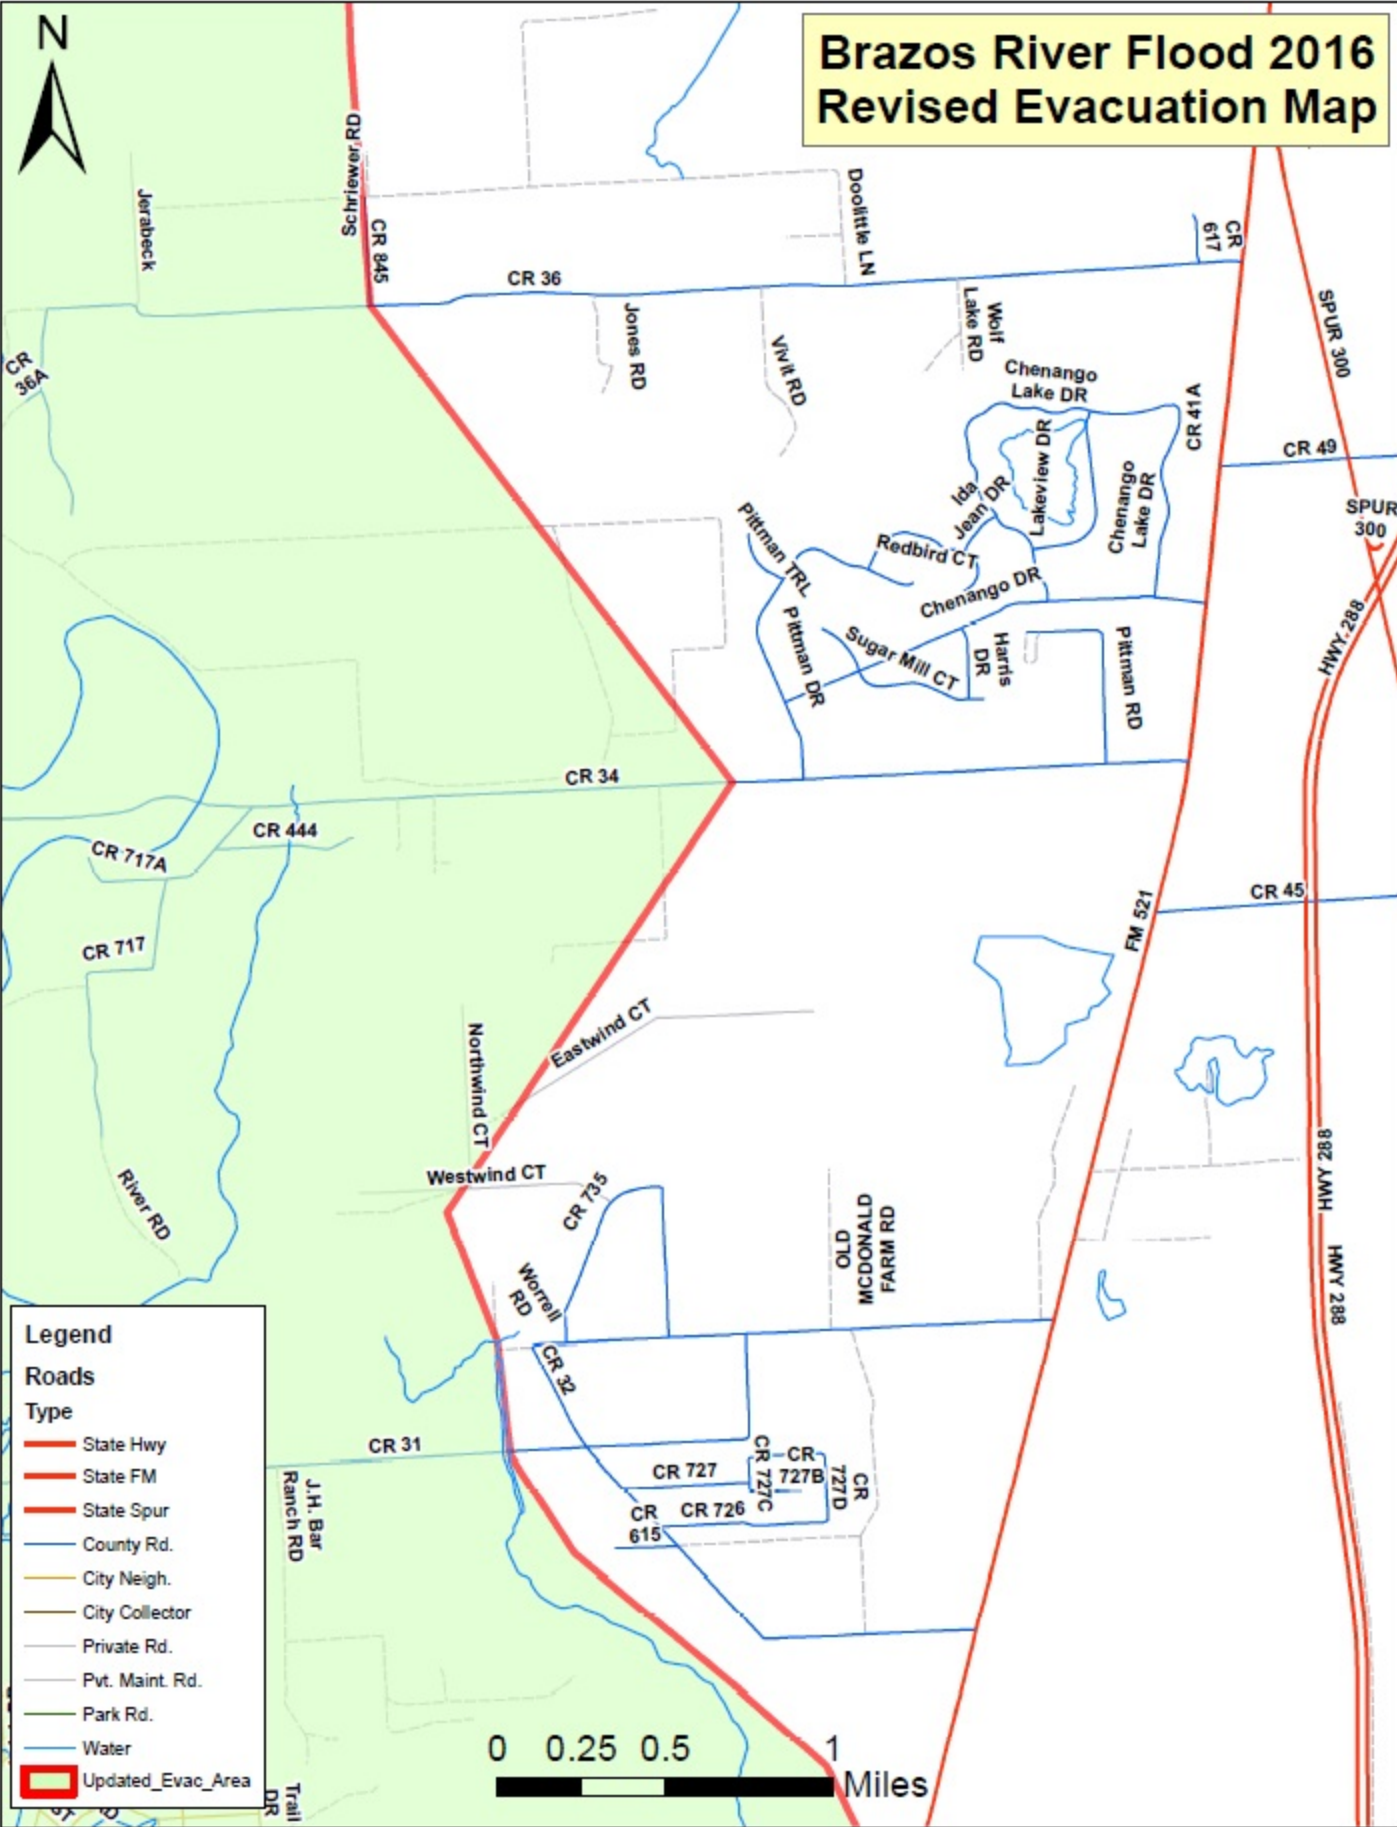

Brazos River Flood 2016 Revised Evacuation Map

Legend

Roads

Type

- State Hwy
- State FM
- State Spur
- County Rd.
- City Neigh.
- City Collector
- Private Rd.
- Pvt. Maint. Rd.
- Park Rd.
- Water
- Updated_Evac_Area