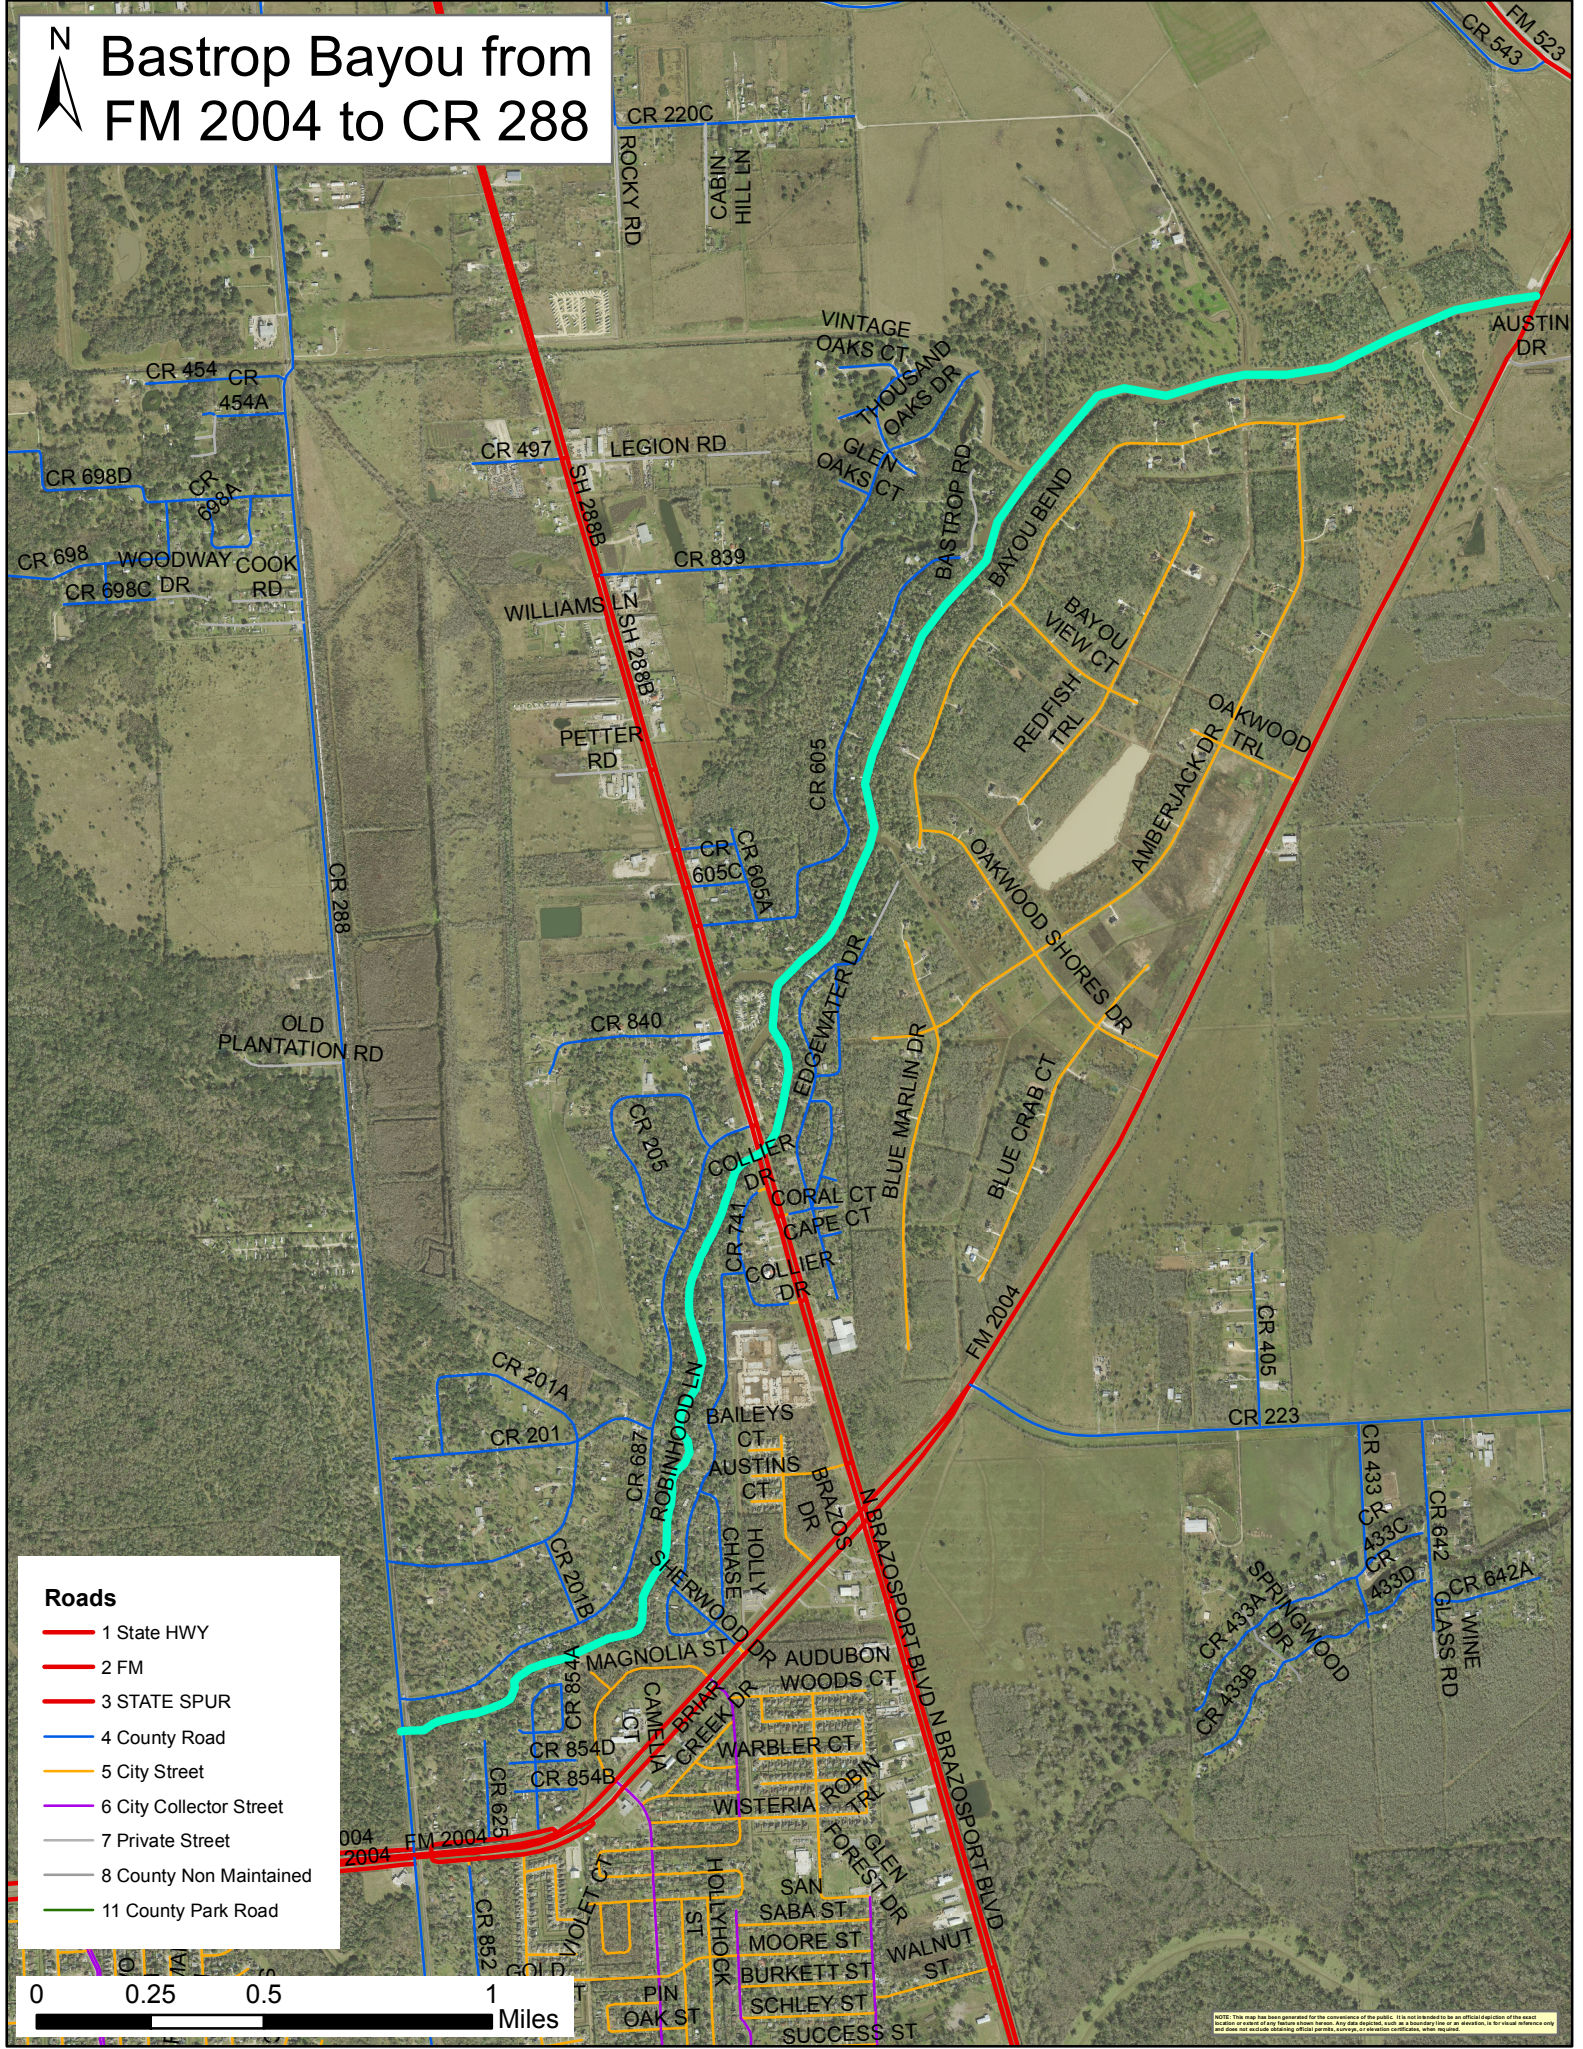

Bastrop Bayou from FM 2004 to CR 288

Roads

- 1 State HWY
- 2 FM
- 3 STATE SPUR
- 4 County Road
- 5 City Street
- 6 City Collector Street
- 7 Private Street
- 8 County Non Maintained
- 11 County Park Road