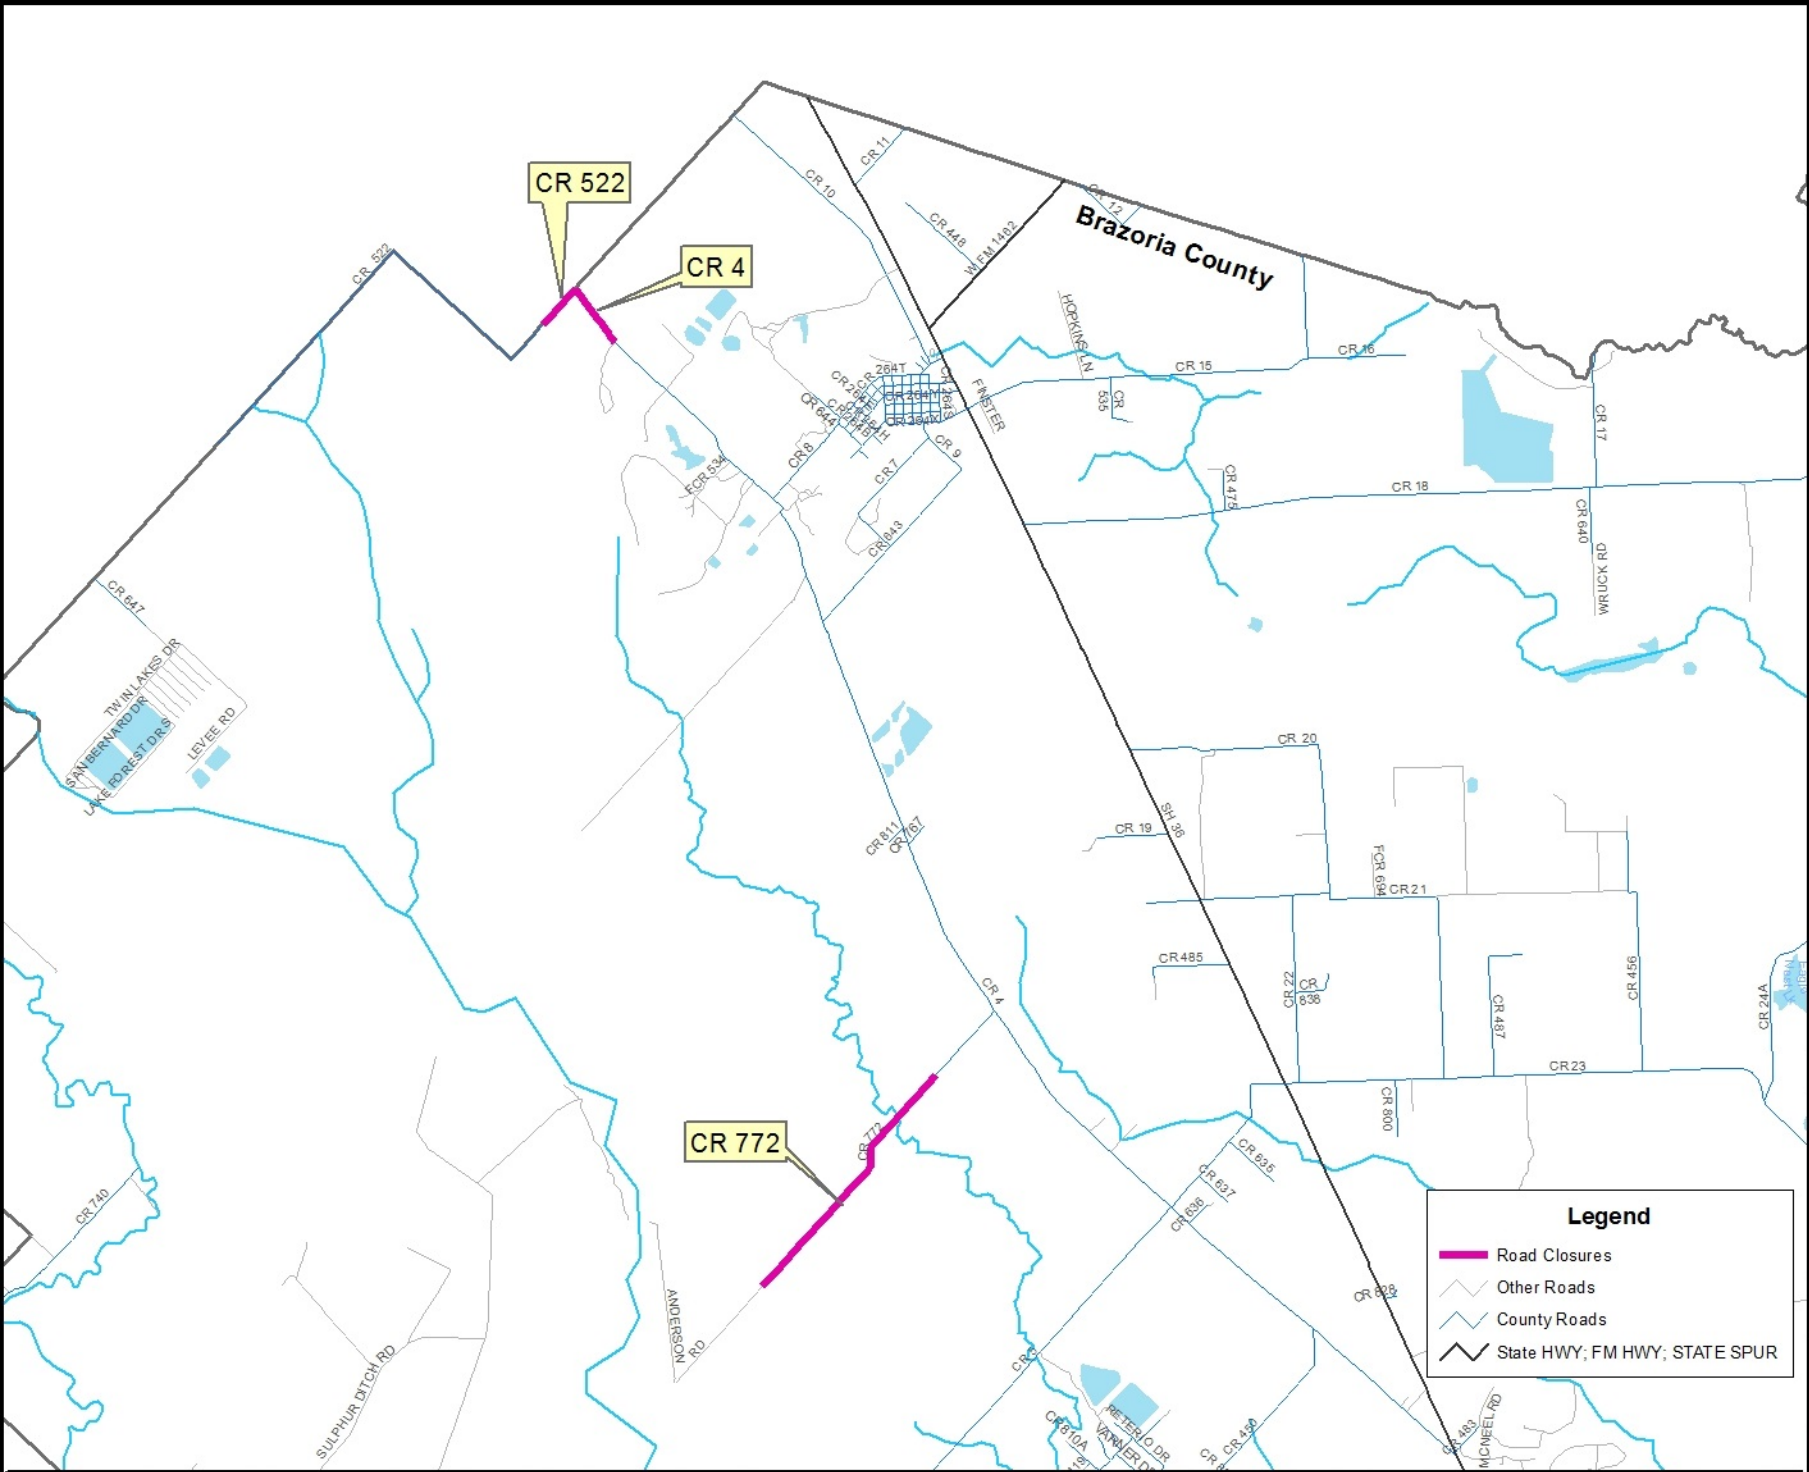

Road Closures:
 CR 4
 CR 522
 CR 772

0 0.375 0.75 Miles

Brazoria County Engineering

**Hurricane Harvey
 Road Closures**

8/26/2017
 7:30 PM

Date: Sheet No. 1

Legend

- Road Closures
- Other Roads
- County Roads
- State HWY; FM HWY; STATE SPUR

NOTE: This map has been generated for the convenience of the public. It is not intended to be an official depiction of the exact location or extent of any feature shown hereon. Any data depicted, such as a boundary line or an elevation, is for visual reference only and does not include obtaining official permits, surveys, or elevation certificates, when required.